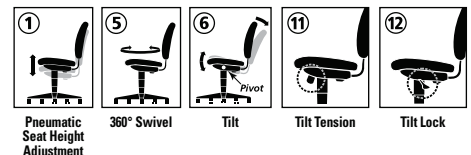

All Systems Go Furniture, Inc.

2245 Enterprise Street, Suite #100, Escondido CA 92029

Phone (760) 743-4890, Fax (760) 747-0913 - please visit www.allsystemsgofurniture.com